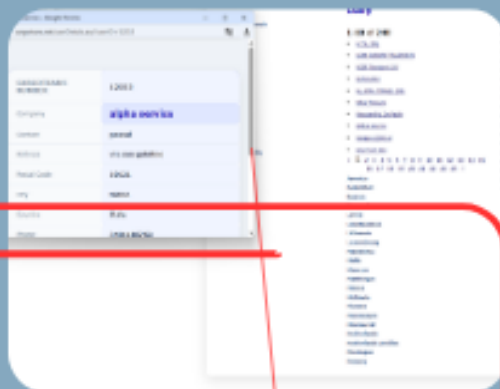

Fill the Details: Enter all required information (loading/unloading data, price, truck details, etc..) into the form fields.

Create & Download: Click the "Create PDF" button at the bottom.

The document will immediately appear in the **upper right corner** of your browser—**save it** to your Desktop to send it to your partner.

Use the "Main Menu" button **Home** to return to the dashboard.

FIND & VERIFY MEMBERS

Scroll to Search: Simply scroll down with your cursor to access the advanced search engine.

Full Transparency: Once you open a company profile, use your cursor to scroll down and view all hidden details. Scrolling reveals essential info like VAT numbers, etc.